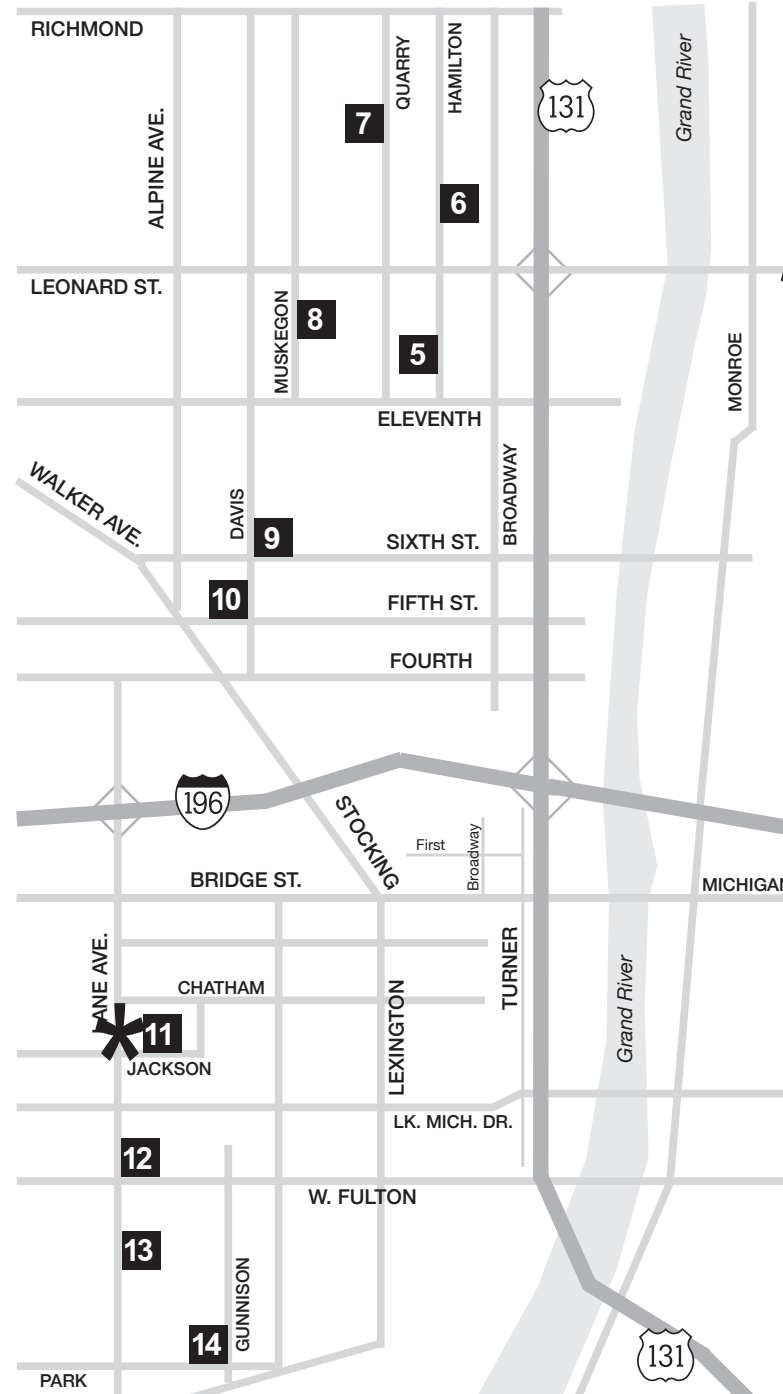

Route #3

WEST ROUTE

- 10. FIFTH STREET HALL
701 Fifth Street NW
 - 9. SIXTH STREET HALL
649 Sixth Street NW
 - 8. KNIGHTS OF COLUMBUS
1140 Muskegon NW
- *Hub – Sibley School
Enter through Exit
- 11. JACKSON STREET HALL
921 Jackson NW

Route #2

NORTHWEST ROUTE

- 7. ST. GEORGE'S HALL
1513 Quarry NW
 - 6. VYTAUTUS CLUB
1300 Hamilton NW
 - 5. SONS & DAUGHTERS
1057 Hamilton NW
- *Hub – Sibley School
Enter Through EXIT
- 11. JACKSON STREET HALL
921 Jackson NW

Route #4

SOUTHWEST ROUTE

- 14. KOSCIUSZKO HALL
935 Park SW
 - 13. LADDIES HALL
58 Lane SW
 - 12. POLISH FALCONS
957 West Fulton
- *Hub – Sibley School
Enter through Exit
- 11. JACKSON STREET HALL
921 Jackson NW

*** TRANSFER STATION:**
TO & FROM: Shuttle Hub is located at Sibley School. Enter through the EXIT entry-way off of Jackson Street (across from Jackson Street Hall)

Hours of Operation
Friday
7pm to 12 Midnight
and
Saturday
7pm to 12 Midnight